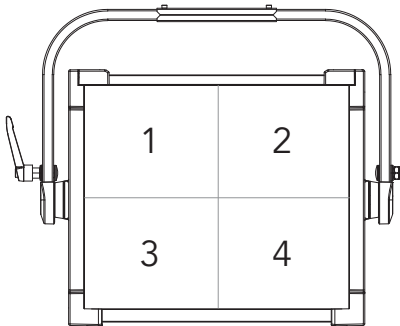

FILM
33Ch 4Pix and 65Ch 4Pix

Ch	FILM 33Ch 4Pix	Ch	FILM 65Ch 4Pix
1	CONTROL	1	CONTROL
2	PIXEL 1 DIMMER	2	PIXEL 1 DIMMER
3	PIXEL 1 CCT	3	PIXEL 1 DIMMER FINE
4	PIXEL 1 HUE	4	PIXEL 1 CCT
5	PIXEL 1 CROSSFADE FROM CCT TO COLOR	5	PIXEL 1 CCT FINE
6	PIXEL 1 RED	6	PIXEL 1 HUE
7	PIXEL 1 GREEN	7	PIXEL 1 HUE FINE
8	PIXEL 1 BLUE	8	PIXEL 1 CROSSFADE FROM CCT TO COLOR
9	PIXEL 1 WHITE	9	PIXEL 1 CROSSFADE FROM CCT TO COLOR FINE
10	PIXEL 2 DIMMER	10	PIXEL 1 RED
	...	11	PIXEL 1 RED FINE
26	PIXEL 4 DIMMER	12	PIXEL 1 GREEN
27	PIXEL 4 CCT	13	PIXEL 1 GREEN FINE
28	PIXEL 4 HUE	14	PIXEL 1 BLUE
29	PIXEL 4 CROSSFADE FROM CCT TO COLOR	15	PIXEL 1 BLUE FINE
30	PIXEL 4 RED	16	PIXEL 1 WHITE
31	PIXEL 4 GREEN	17	PIXEL 1 WHITE FINE
32	PIXEL 4 BLUE	18	PIXEL 2 DIMMER
33	PIXEL 4 WHITE	...	...
PIXEL LAYOUT		50	PIXEL 4 DIMMER
		51	PIXEL 4 DIMMER FINE
		52	PIXEL 4 CCT
		53	PIXEL 4 CCT FINE
		54	PIXEL 4 HUE
		55	PIXEL 4 HUE FINE
		56	PIXEL 4 CROSSFADE FROM CCT TO COLOR
		57	PIXEL 4 CROSSFADE FROM CCT TO COLOR FINE
		58	PIXEL 4 RED
		59	PIXEL 4 RED FINE
		60	PIXEL 4 GREEN
		61	PIXEL 4 GREEN FINE
		62	PIXEL 4 BLUE
		63	PIXEL 4 BLUE FINE
64	PIXEL 4 WHITE		
65	PIXEL 4 WHITE FINE