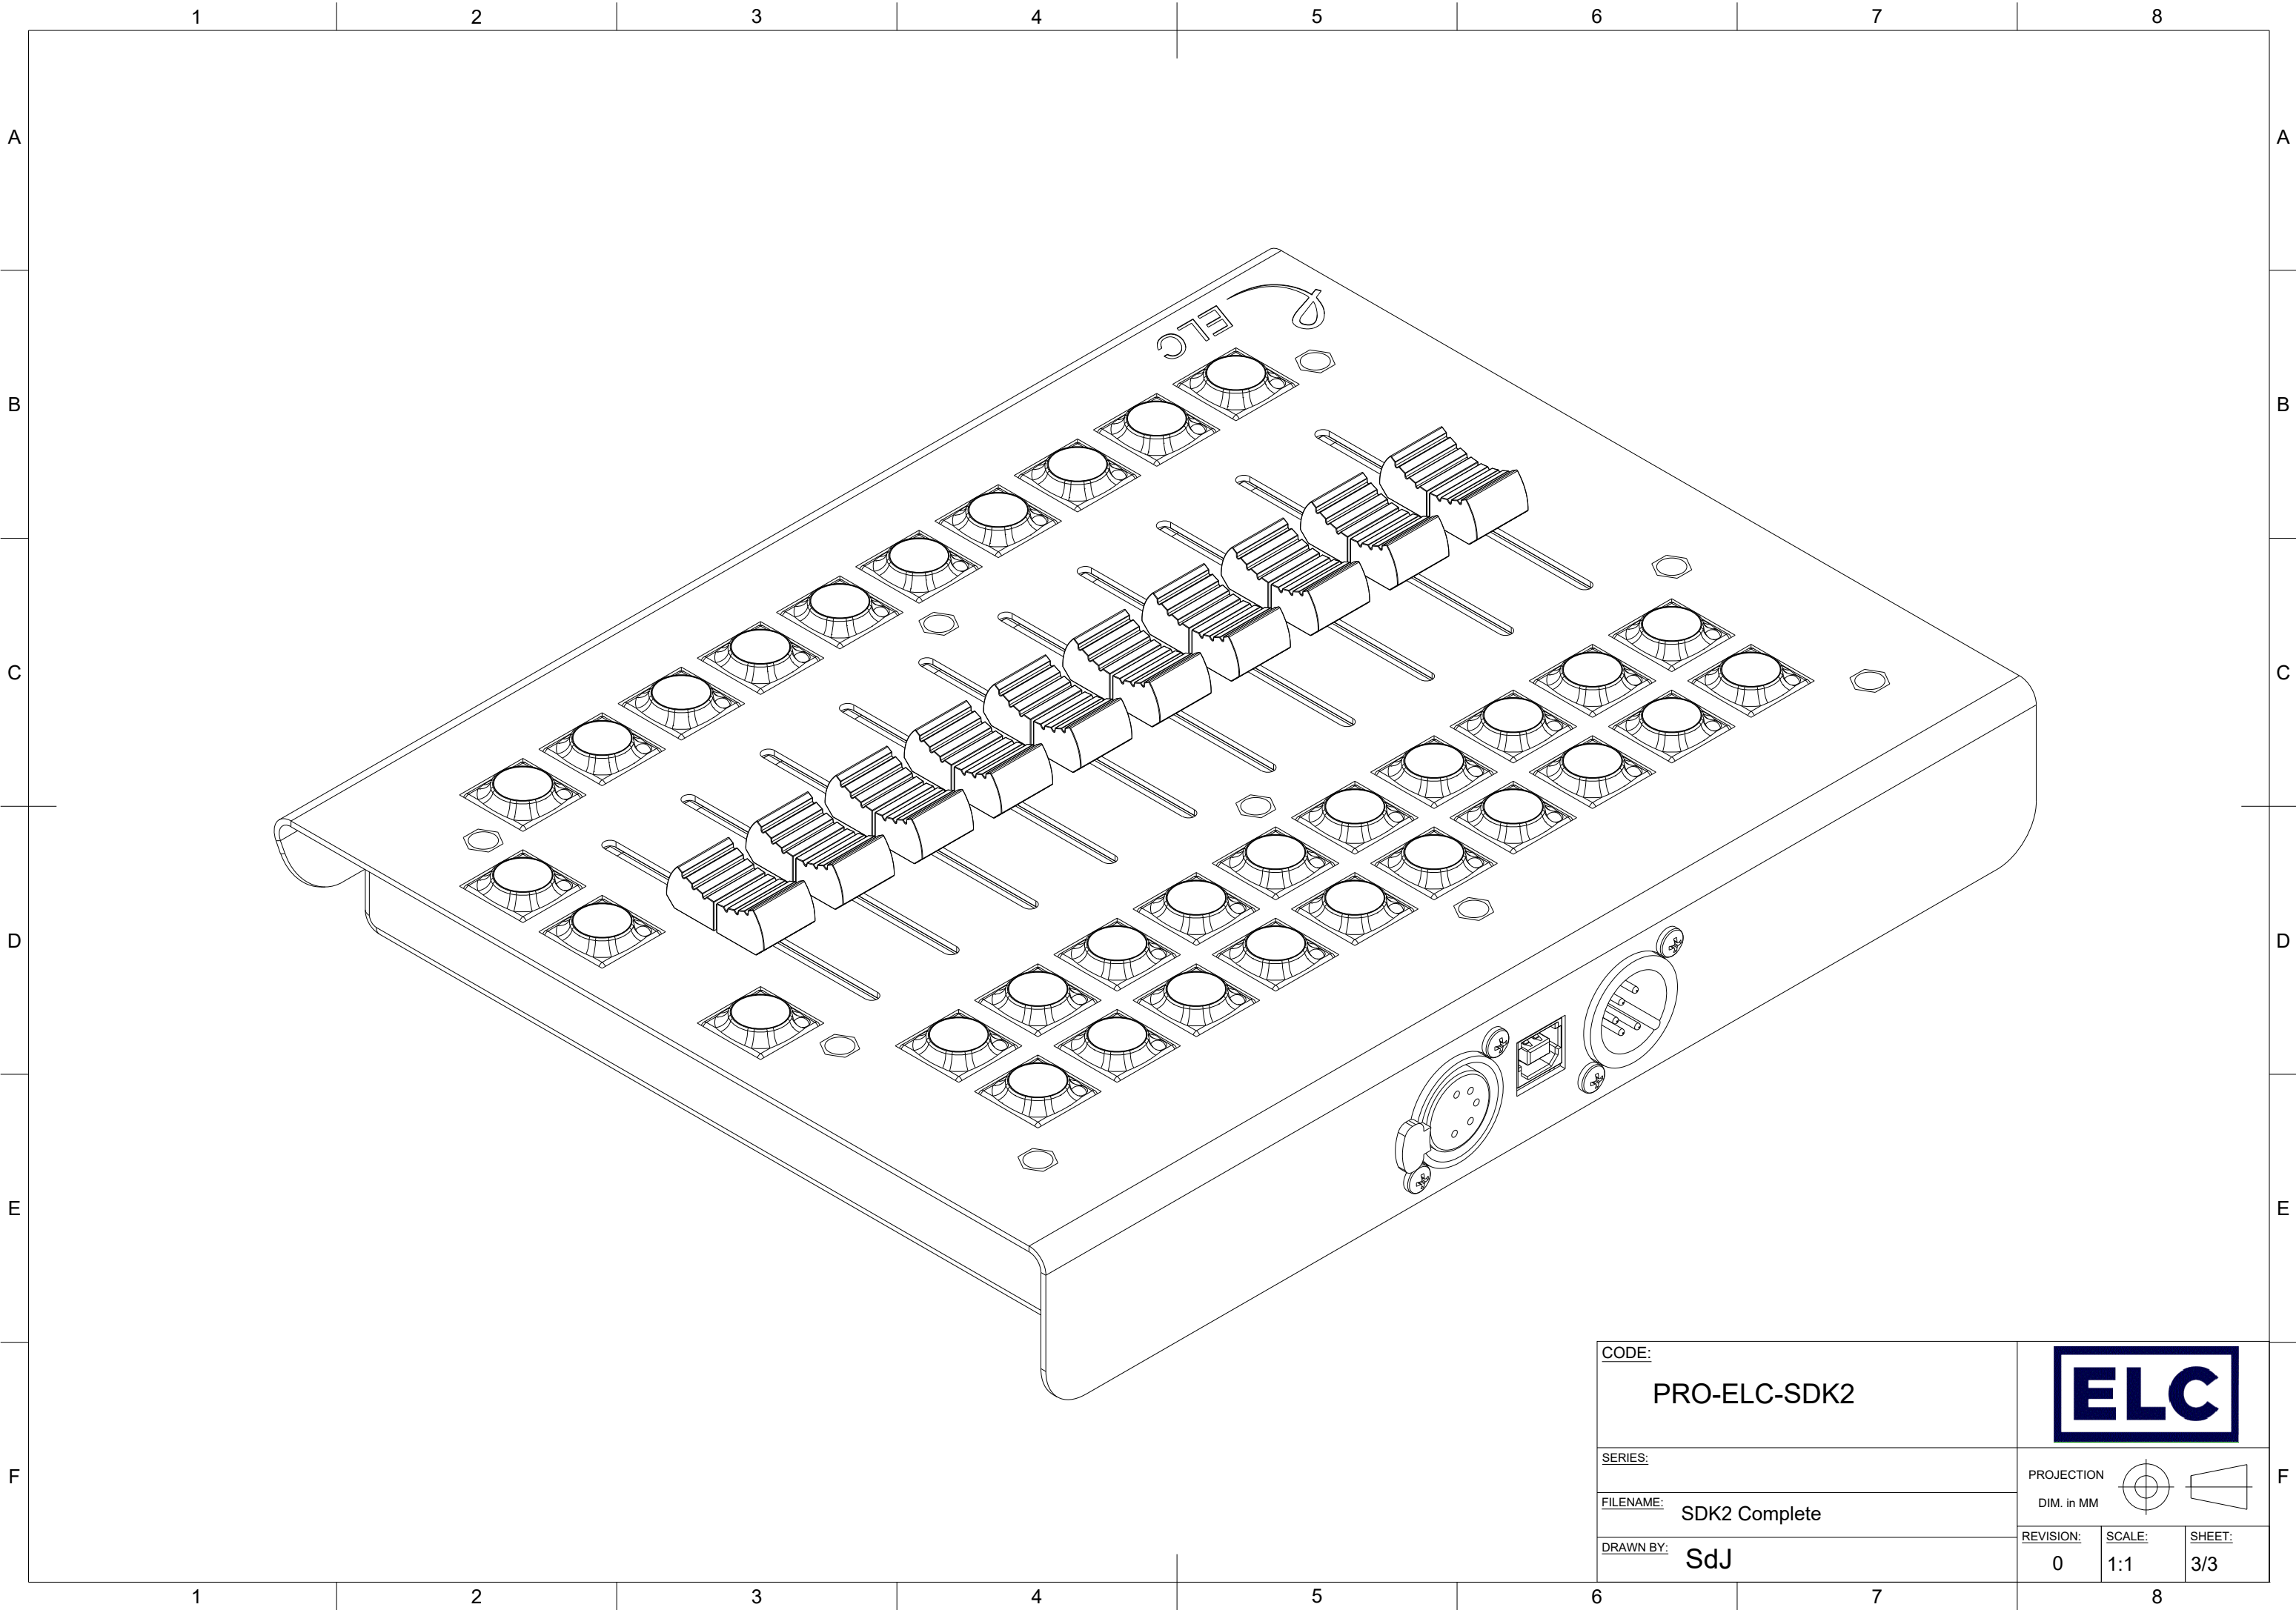

CODE: <b>PRO-ELC-SDK2</b>		
SERIES:		
FILENAME: <b>SDK2 Complete</b>		
DRAWN BY: <b>SdJ</b>	REVISION: <b>0</b>	SCALE: <b>1:2</b>

SHEET: <b>1/3</b>
----------------------

CODE:	PRO-ELC-SDK2		
SERIES:			
FILENAME:	SDK2 Complete		
DRAWN BY:	SdJ		

PROJECTION		
DIM. in MM		
REVISION:	SCALE:	SHEET:
0	1:1	2/3

1 2 3 4 5 6 7 8

A  
B  
C  
D  
E  
F

A  
B  
C  
D  
E  
F

1 2 3 4 5 6 7 8

CODE: <b>PRO-ELC-SDK2</b>		
SERIES:		
FILENAME: <b>SDK2 Complete</b>		
DRAWN BY: <b>SdJ</b>		

PROJECTION   
DIM. in MM

REVISION: 0	SCALE: 1:1	SHEET: 3/3
----------------	---------------	---------------

F