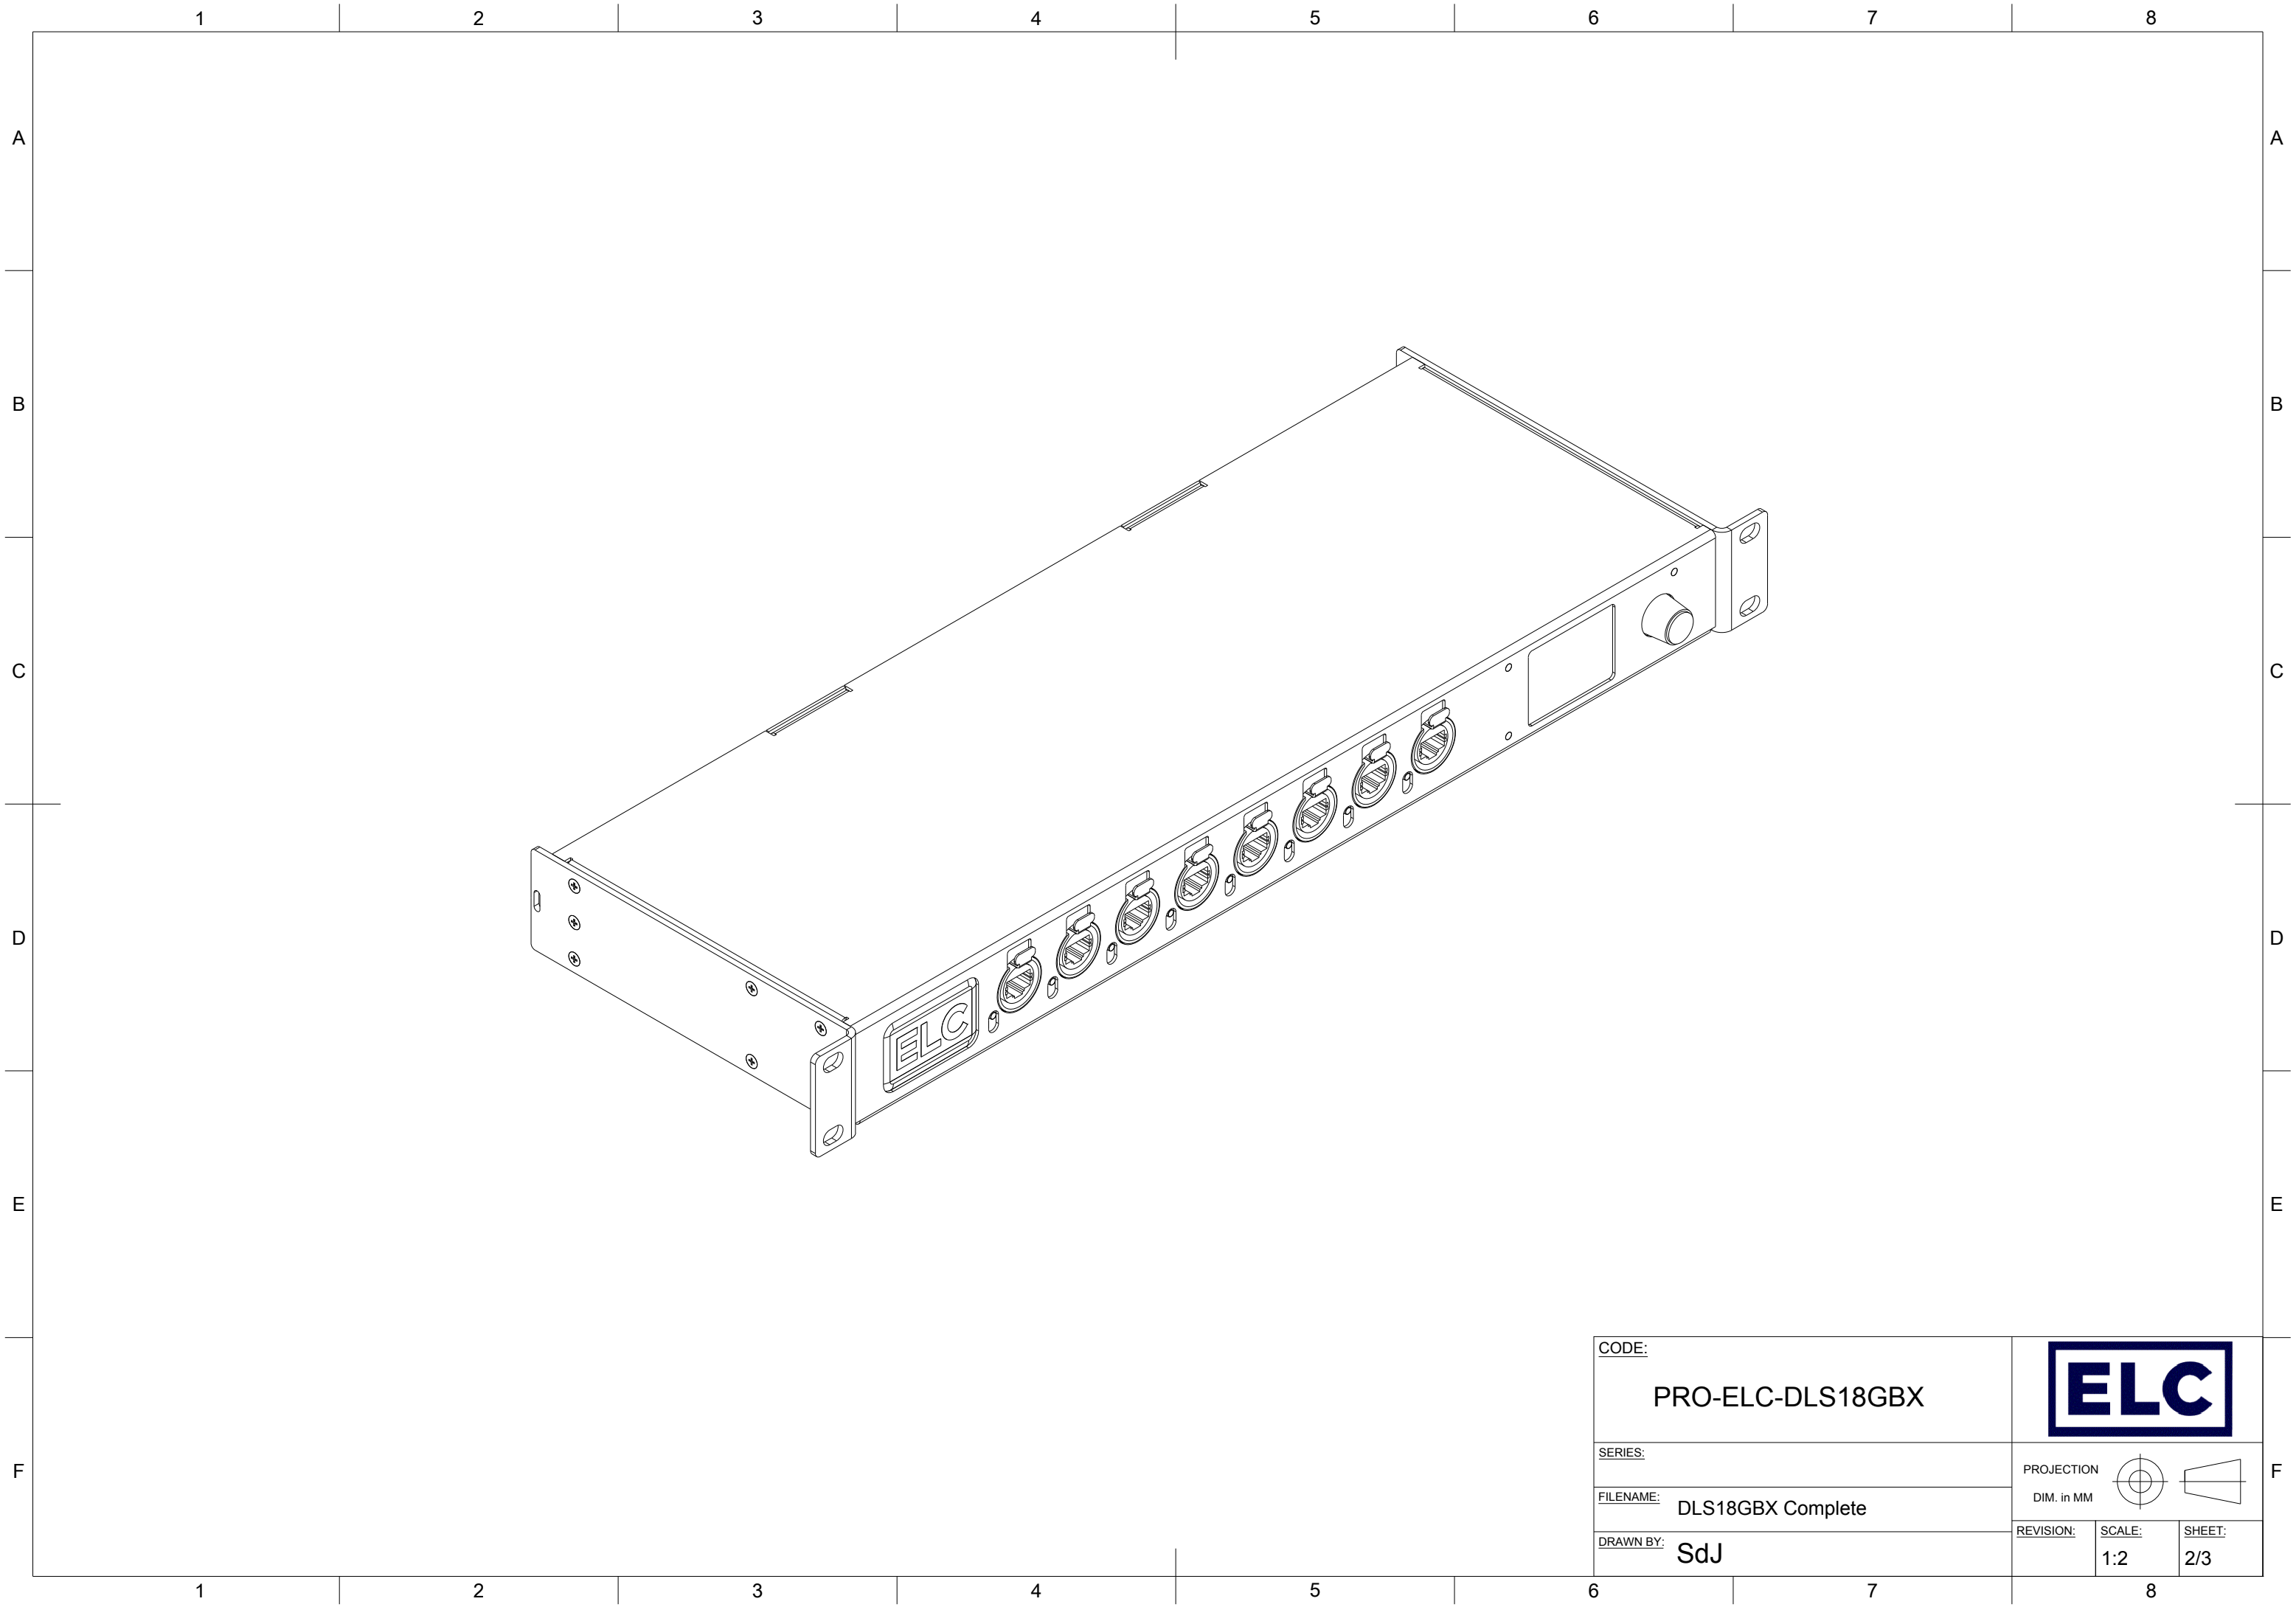

| | | | |
|-----------|-------------------|--|--|
| CODE: | PRO-ELC-DLS18GBX | | |
| SERIES: | | | |
| FILENAME: | DLS18GBX Complete | | |
| DRAWN BY: | SdJ | | |

PROJECTION
DIM. in MM

| | | |
|-----------|--------|--------|
| REVISION: | SCALE: | SHEET: |
| | 1:2 | 1/3 |

| | | | |
|-----------|--|-------------------|--|
| CODE: | | PRO-ELC-DLS18GBX | |
| SERIES: | | | |
| FILENAME: | | DLS18GBX Complete | |
| DRAWN BY: | | SdJ | |

PROJECTION 
 DIM. in MM

| | | |
|-----------|--------|--------|
| REVISION: | SCALE: | SHEET: |
| | 1:2 | 2/3 |

| | | | |
|-----------|--|-------------------|--|
| CODE: | | PRO-ELC-DLS18GBX | |
| SERIES: | | | |
| FILENAME: | | DLS18GBX Complete | |
| DRAWN BY: | | SdJ | |

PROJECTION
DIM. in MM

| | | |
|-----------|--------|--------|
| REVISION: | SCALE: | SHEET: |
| | 1:2 | 3/3 |