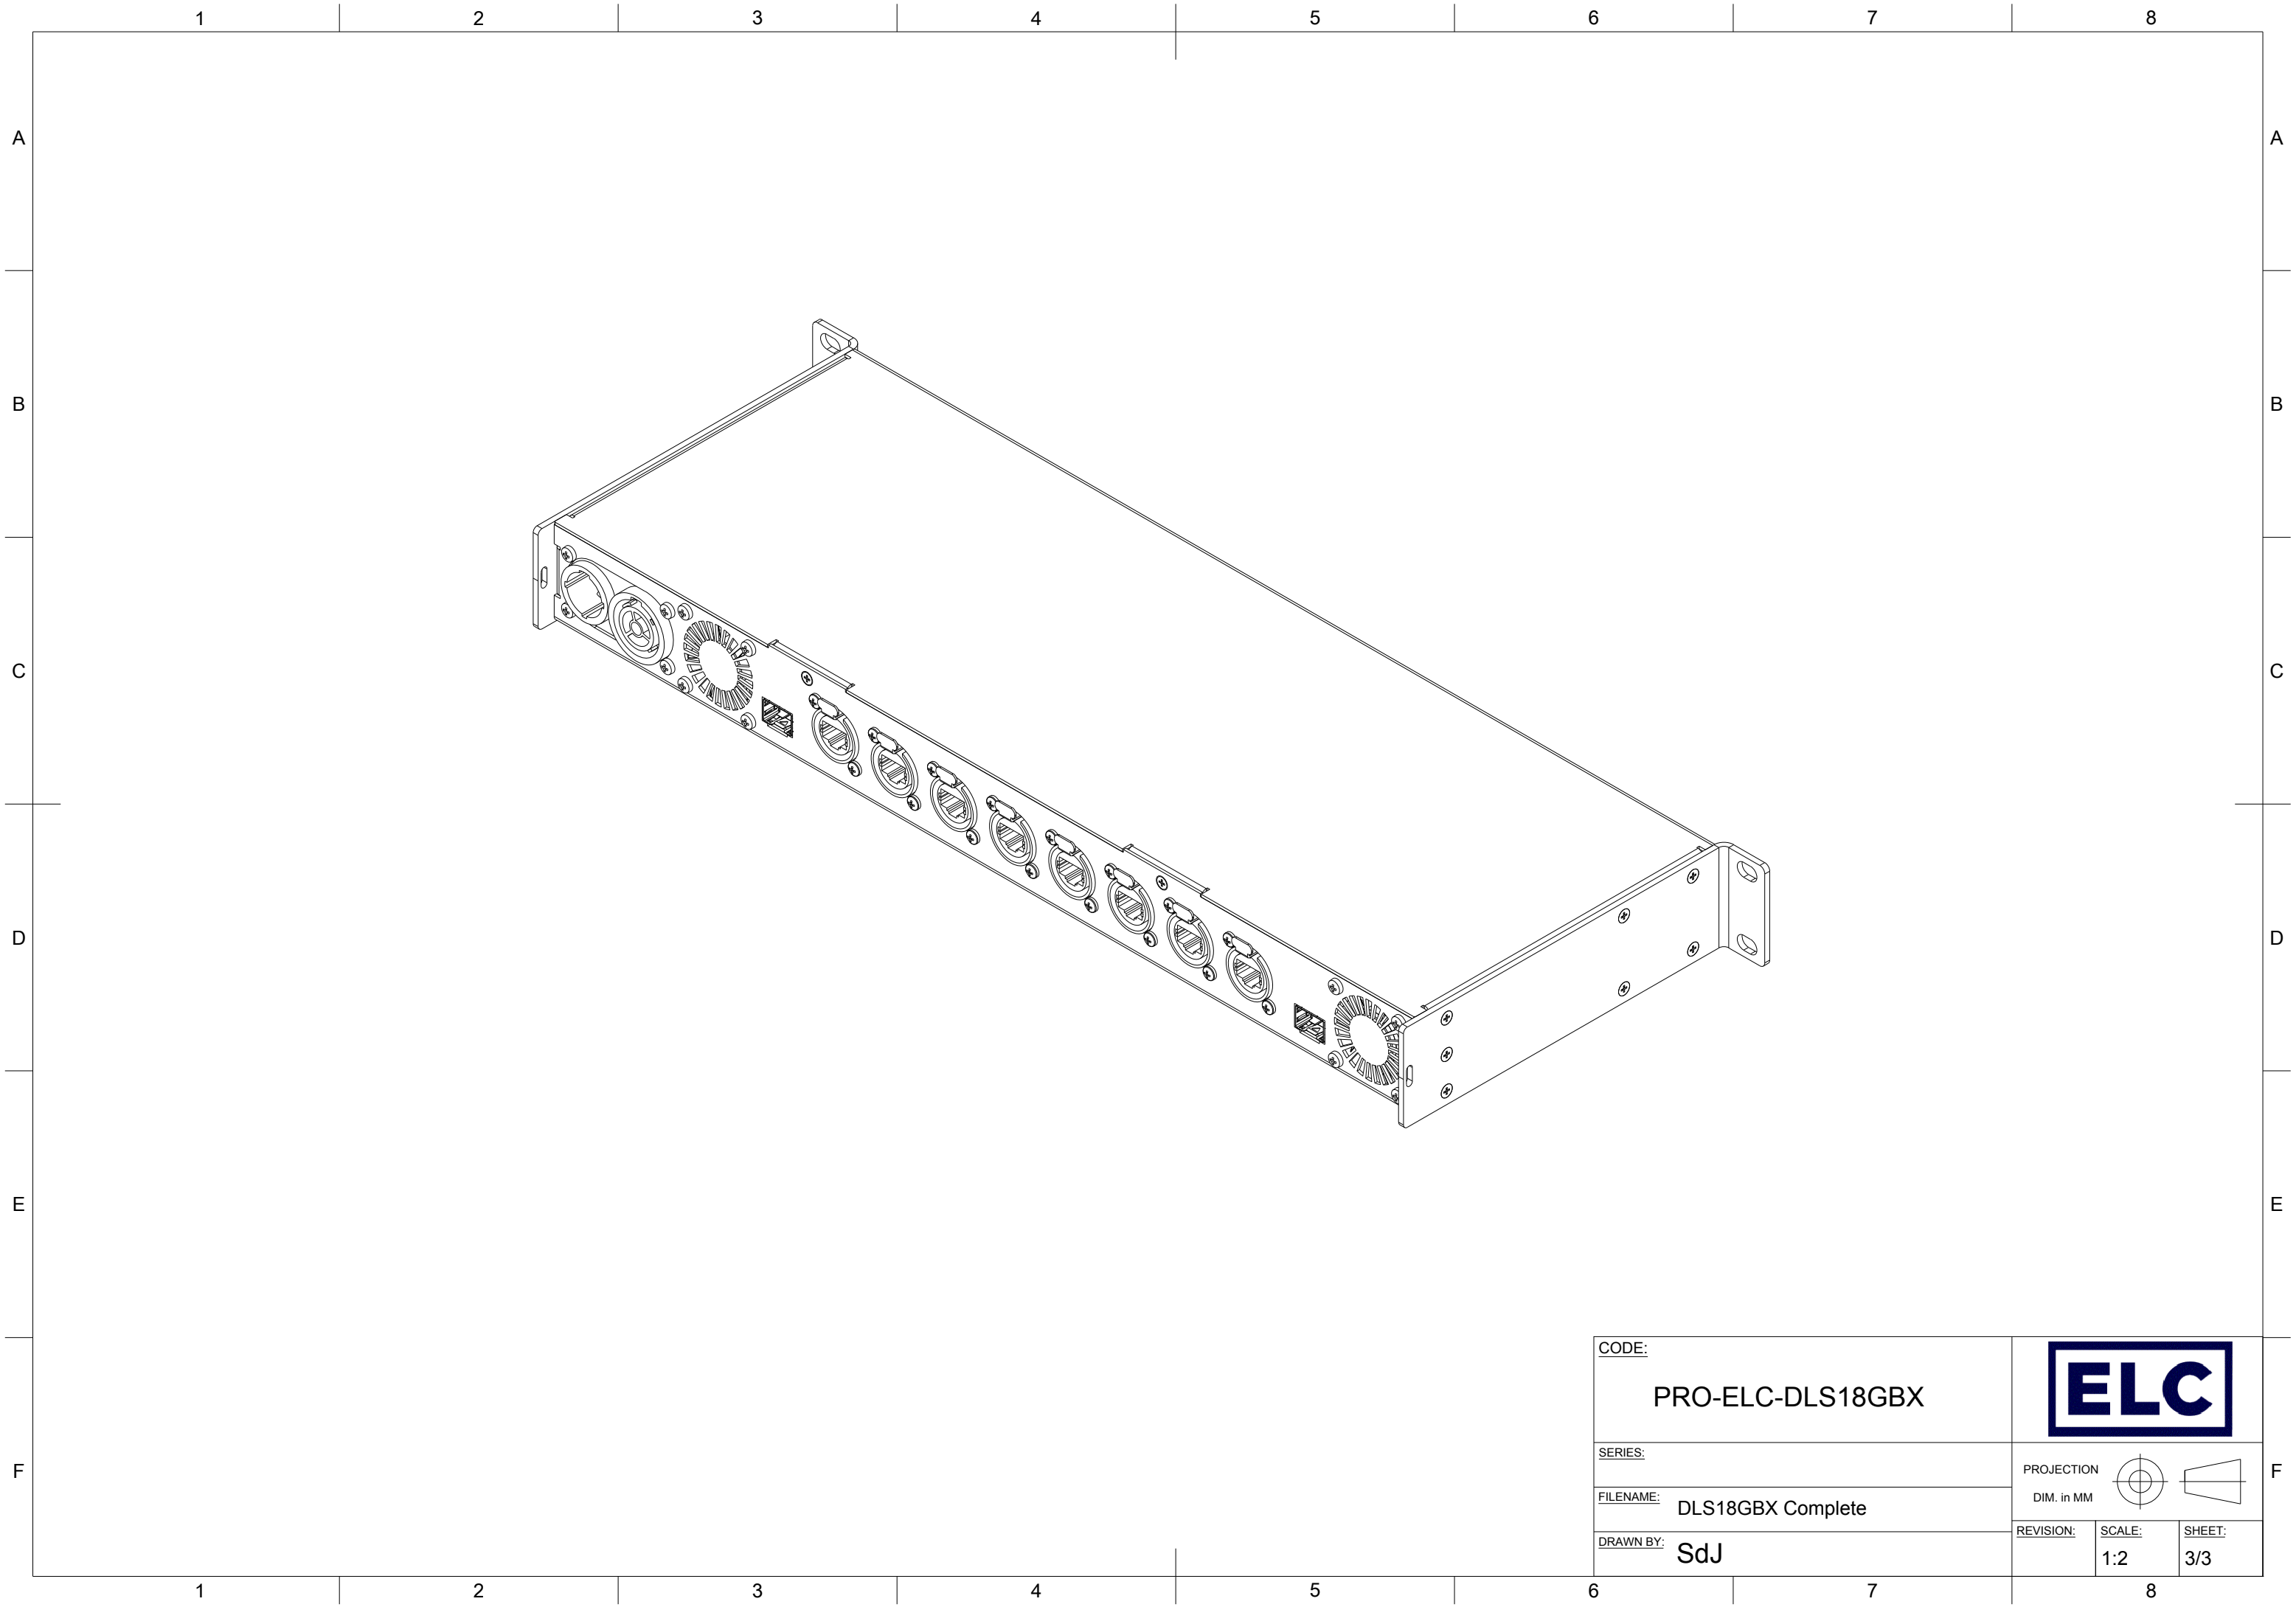

| | | | |
|-----------|-------------------|--|--|
| CODE: | PRO-ELC-DLS18GBX | | |
| SERIES: | | | |
| FILENAME: | DLS18GBX Complete | | |
| DRAWN BY: | SdJ | | |

PROJECTION
DIM. in MM

| | | |
|-----------|--------|--------|
| REVISION: | SCALE: | SHEET: |
| | 1:2 | 1/3 |

| | | | |
|-----------|--|-------------------|--|
| CODE: | | PRO-ELC-DLS18GBX | |
| SERIES: | | | |
| FILENAME: | | DLS18GBX Complete | |
| DRAWN BY: | | SdJ | |

PROJECTION 
 DIM. in MM

| | | |
|-----------|--------|--------|
| REVISION: | SCALE: | SHEET: |
| | 1:2 | 2/3 |

| | | | |
|-----------|--|-------------------|--|
| CODE: | | PRO-ELC-DLS18GBX | |
| SERIES: | | | |
| FILENAME: | | DLS18GBX Complete | |
| DRAWN BY: | | SdJ | |

PROJECTION
DIM. in MM

| | | |
|-----------|--------|--------|
| REVISION: | SCALE: | SHEET: |
| | 1:2 | 3/3 |