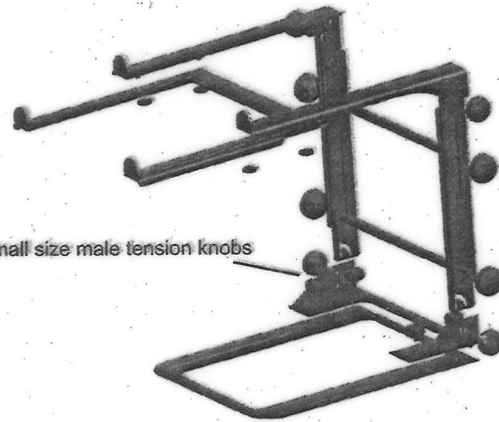

# MAGMA

IMPACT

LAPTOP21MAN.002

Collapse For Easy Carrying

small size male tension knobs

large size female tension knobs

medium size male tension knobs

M6X6 for table clamp

M6X10 for flight case clamp

Table / Flight case Clamp

Stand Alone

Description	QTY
Medium size male tension knob	4
22.86cm support bar	2
Large size female tension knob	4
2 Threaded hole metal tie plate	4
Small size male tension knob	5
Rubber pad stickers	4
Clamp assembly	2
Extra pack of 1 bolts, 8 washers and 1 small male tension knob	1