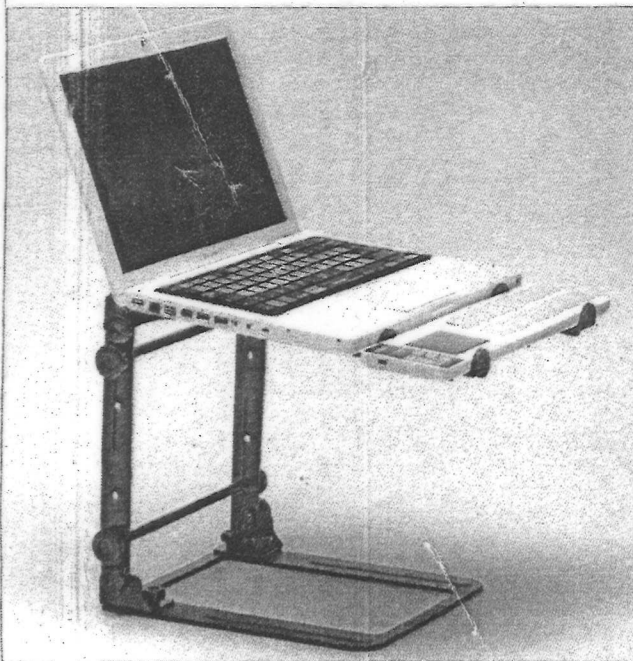

# MAGMA

IMPACT

LAPTOP21MAN.002

Collapse For Easy Carrying

small size male tension knobs

large size female tension knobs

medium size male tension knobs

M6X6 for table clamp

M6X10 for flight case clamp

Table / Flight case Clamp

Stand Alone

Description	QTY
Medium size male tension knob	4
22.86cm support bar	2
Large size female tension knob	4
2 Threaded hole metal tie plate	4
Small size male tension knob	5
Rubber pad stickers	4
Clamp assembly	2
Extra pack of 1 bolts, 8 washers and 1 small male tension knob	1

LAPTOP-STAND 2.1

MAGMA