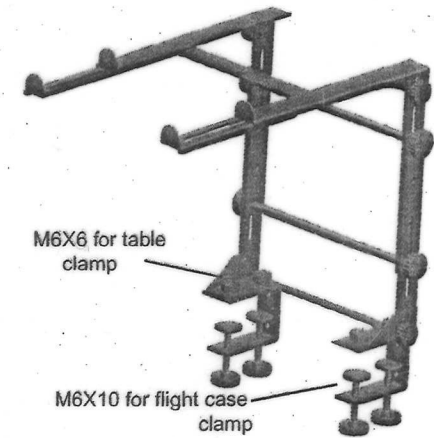

# MAGMA

IMPACT

LAPTOP21MAN.002

Collapse For Easy Carrying

small size male tension knobs

large size female tension knobs

medium size male tension knobs

M6X6 for table clamp

M6X10 for flight case clamp

Table / Flight case Clamp

Stand Alone

Description	QTY
Medium size male tension knob	4
22.86cm support bar	2
Large size female tension knob	4
2 Threaded hole metal tie plate	4
Small size male tension knob	5
Rubber pad stickers	4
Clamp assembly	2
Extra pack of 1 bolts, 8 washers and 1 small male tension knob	1