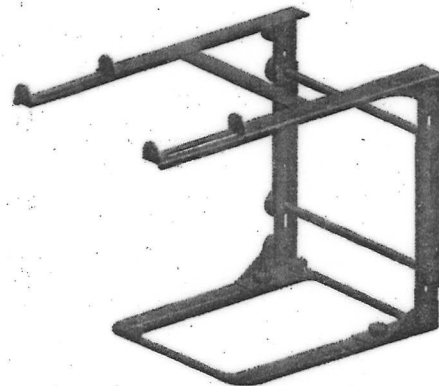

# MAGMA

IMPACT

LAPTOP21MAN.002

Collapse For Easy Carrying

small size male tension knobs

large size female tension knobs

medium size male tension knobs

M6X6 for table clamp

M6X10 for flight case clamp

Table / Flight case Clamp

Stand Alone

Description	QTY
Medium size male tension knob	4
22.86cm support bar	2
Large size female tension knob	4
2 Threaded hole metal tie plate	4
Small size male tension knob	5
Rubber pad stickers	4
Clamp assembly	2
Extra pack of 1 bolts, 8 washers and 1 small male tension knob	1