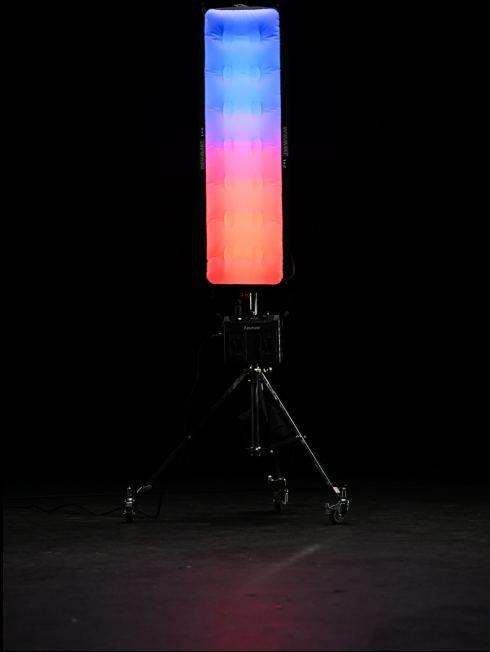

INFINIMAT 1x4 with Clear Softbox

COMPLETE FIXTURE KIT	KIT COMPONENTS	INDIVIDUAL PARTS
INFINIMAT 1x4 with Clear Softbox	INFINIMAT LED & Clear Softbox Pack 1x4	Carrying Case for INFINIMAT LED & Clear Softbox
		Aputure INFINIMAT Only 1x4
		Aputure INFINIMAT 7.5m Head Cable (400W)
		Aputure INFINIMAT Carbon Fiber Mounting Bracket 1x4
		Aputure K-Mount Arm w/ Straight 5/8" Pin
		Aputure INFINIMAT Inflatable Clear Softbox 1x4
		INFINIMAT Diffusion Cloth (1 Stop) 1x4
		INFINIMAT Diffusion Cloth (2 Stop) 1x4
		Aputure INFINIMAT Control Skirt 1x4
		Aputure INFINIMAT Control Grid 1x4
		Aputure INFINIMAT Patch Kit
		Aputure INFINIMAT Air Pump Mini
	INFINIMAT Control Box Pack 400W	Carrying Case for Control Box 400W Pack
		Aputure INFINIMAT Control Box 400W (V or Gold Mount)
		Aputure Power CON Cable – 6m
		Aputure K-Mount Style Mounting Clamp